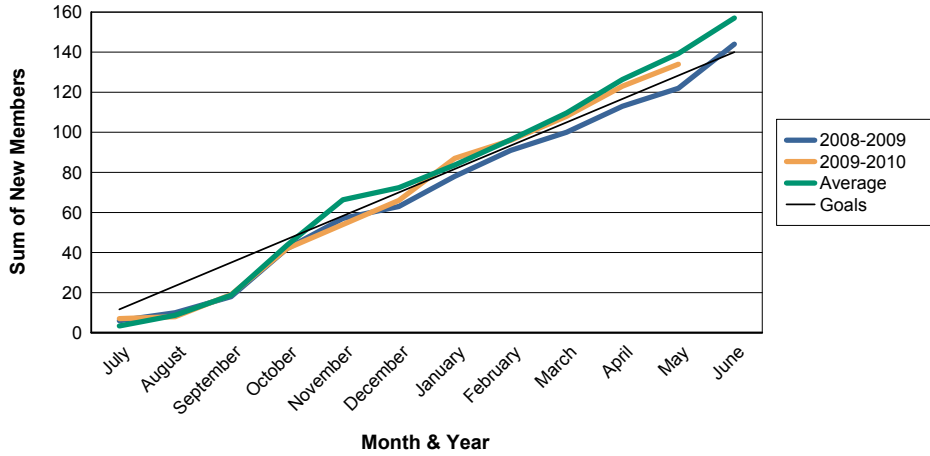

3 Year Comparisons for GMT Constitutional Area 1

By GMT District

As of May 2010

Sum of New Clubs/ Month & Year

For District 23 C

Sum of Dropped Clubs/ Month & Year

For District 23 C

Sum of Net Clubs/ Month & Year

For District 23 C

Sum of Charter Members/ Month & Year

For District 23 C

3 Year Comparisons for GMT Constitutional Area 1

By GMT District

As of May 2010

Sum of New Members/ Month & Year

For District 23 C

Sum of Dropped Members/ Month & Year

For District 23 C

Sum of Net Members/ Month & Year

For District 23 C