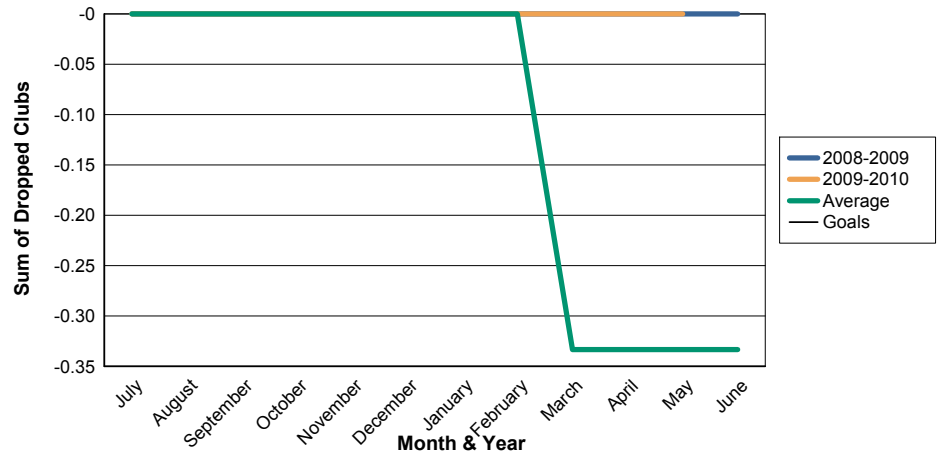

3 Year Comparisons for GMT Constitutional Area 1

By GMT District

As of May 2010

Sum of New Clubs/ Month & Year

For District 23 C

Sum of Dropped Clubs/ Month & Year

For District 23 C

Sum of Net Clubs/ Month & Year