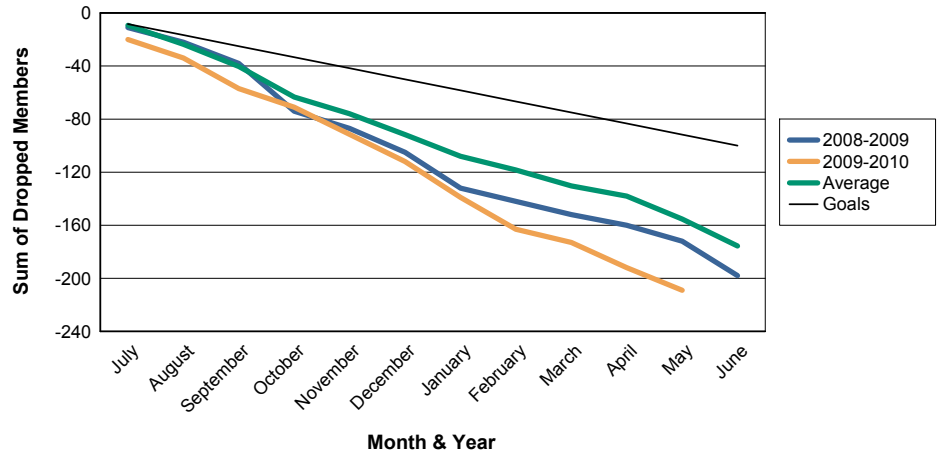

For District 23 C

Sum of Charter Members/ Month & Year

For District 23 C

3 Year Comparisons for GMT Constitutional Area 1

By GMT District

As of May 2010

Sum of New Members/ Month & Year

For District 23 C

Sum of Dropped Members/ Month & Year

For District 23 C

Sum of Net Members/ Month & Year

For District 23 C