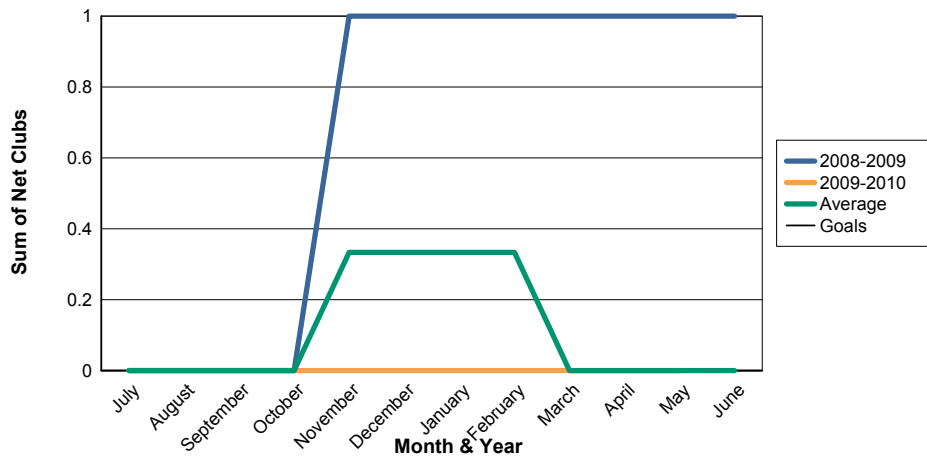

Sum of Net Clubs/ Month & Year

For District 23 C