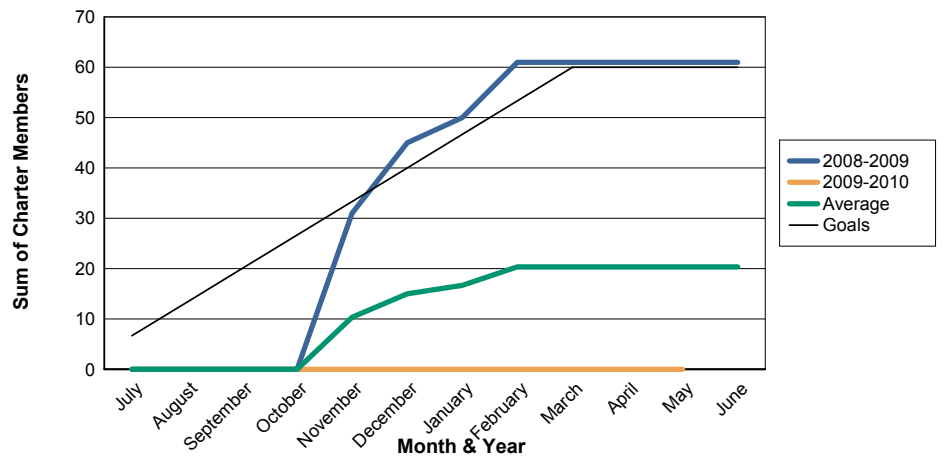

Sum of Charter Members/ Month & Year

For District 23 C