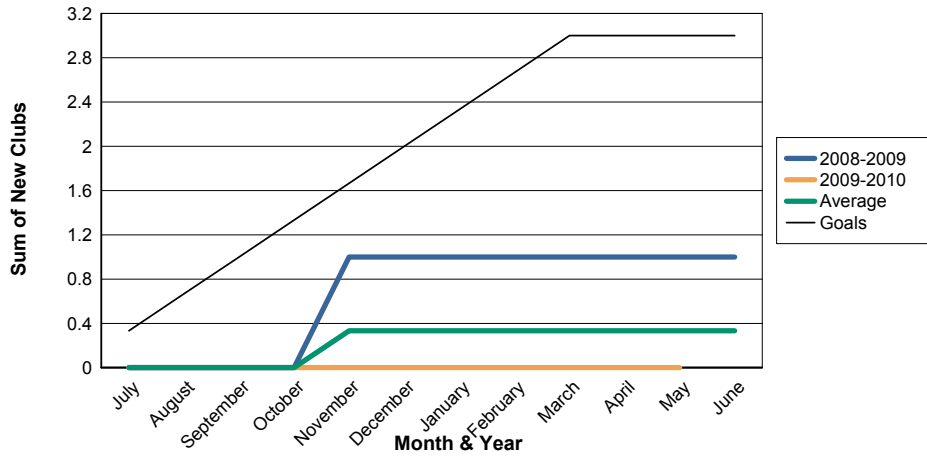

3 Year Comparisons for GMT Constitutional Area 1

By GMT District

As of May 2010

Sum of New Clubs/ Month & Year

For District 23 C

Sum of Dropped Clubs/ Month & Year

For District 23 C

Sum of Net Clubs/ Month & Year